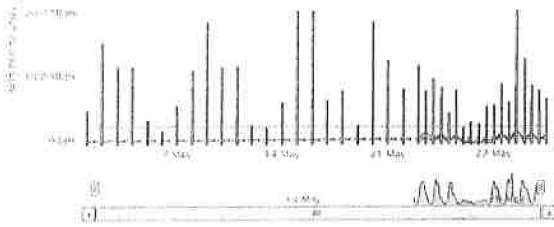

Custom Chart - Min/Max/Average bps - Today

MAXCOM
Mayo 2018

Today: 1h 12m 40s

- ☒ Average Receive bps M320-Heraldo - ge-0/1/0.3002 - INST. ACCESO INF. PUBLICA, 20MBPS, ORDEN 15319325
- ☒ Average Receive bps M320-Heraldo - ge-0/1/0.3002 - INST. ACCESO INF. PUBLICA, 20MBPS, ORDEN 15319325 Trend
- ☒ Average Receive bps M320-Heraldo - ge-0/1/0.3002 - INST. ACCESO INF. PUBLICA, 20MBPS, ORDEN 15319325 Percentile 95%
- ☒ Min/Max Receive bps M320-Heraldo - ge-0/1/0.3002 - INST. ACCESO INF. PUBLICA, 20MBPS, ORDEN 15319325
- ☒ Average Transmit bps M320-Heraldo - ge-0/1/0.3002 - INST. ACCESO INF. PUBLICA, 20MBPS, ORDEN 15319325
- ☒ Average Transmit bps M320-Heraldo - ge-0/1/0.3002 - INST. ACCESO INF. PUBLICA, 20MBPS, ORDEN 15319325 Trend
- ☒ Average Transmit bps M320-Heraldo - ge-0/1/0.3002 - INST. ACCESO INF. PUBLICA, 20MBPS, ORDEN 15319325 Percentile 85%
- ☒ Min/Max Transmit bps M320-Heraldo - ge-0/1/0.3002 - INST. ACCESO INF. PUBLICA, 20MBPS, ORDEN 15319325

show details

Customize Chart

REFRESH

Chart Titles:

Title: MAXCOM
Subtitle: Mayo 2018

Default zoom range:

Today

Time Period:

Custom

- or -

Beginning Date/Time: 01/05/2018 12:00 a. m.
Ending Date/Time: 31/05/2018 11:30 p. m.

Sample Interval:

Every 1 minute

Chart Size:

Width: 640
Height: 0

Calculated series:

- ☒ Show a trend line
- ☒ Show the 95th percentile line

REFRESH

Display Chart Data:

1: 100% 10: 100% 10: 100%